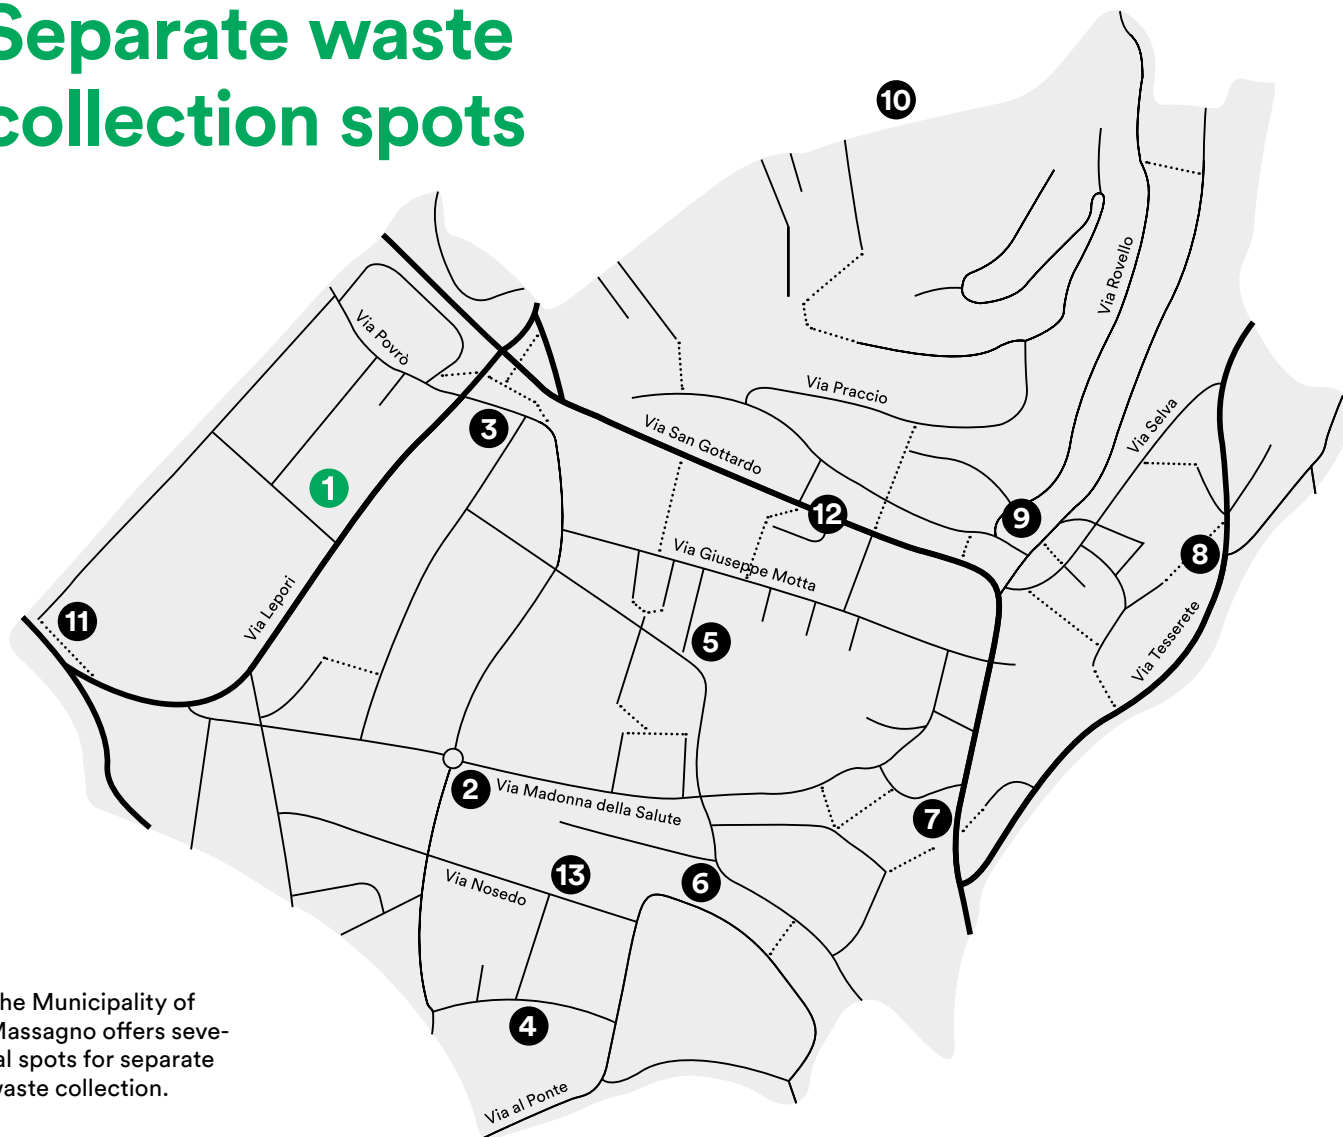

Make the difference!

Separate waste collection spots

The Municipality of Massagno offers several spots for separate waste collection.

- 1**
Via Ciusarella's separate waste centre
- Organic waste
 - Paper and Paperboard
 - Separated glass
 - Aluminium
 - Batteries
 - Wood
 - Bulky waste
 - Ferrous bulky waste
 - Pet
 - Clothing and textiles
 - Inert materials
 - Electronical devices
 - Polystyrene
 - Mineral and vegetable oils
 - Fluorescent lamps
 - Paints and thinners
 - Vehicle batteries

Tires cannot be withdrawn.

- 2**
Scuole Nosedo via Madonna della Salute
- Paper
 - Separate glass
 - Batteries

- 3**
Scuole Medie, via Cabione
- Paper
 - Separate glass
 - Batteries

- 4**
Parco Bomborozzo, via Ceresio
- Paper
 - Glass

- 5**
Grotto Valletta via Sindacatori
- Paper
 - Glass

- 6**
Parco Madonna della Salute, via Genzana
- Paper
 - Glass

- 7**
Piazza Santa Lucia, via Stazio
- Paper
 - Glass

- 8**
Gradinata San Carlo, via Tesserete
- Paper
 - Glass